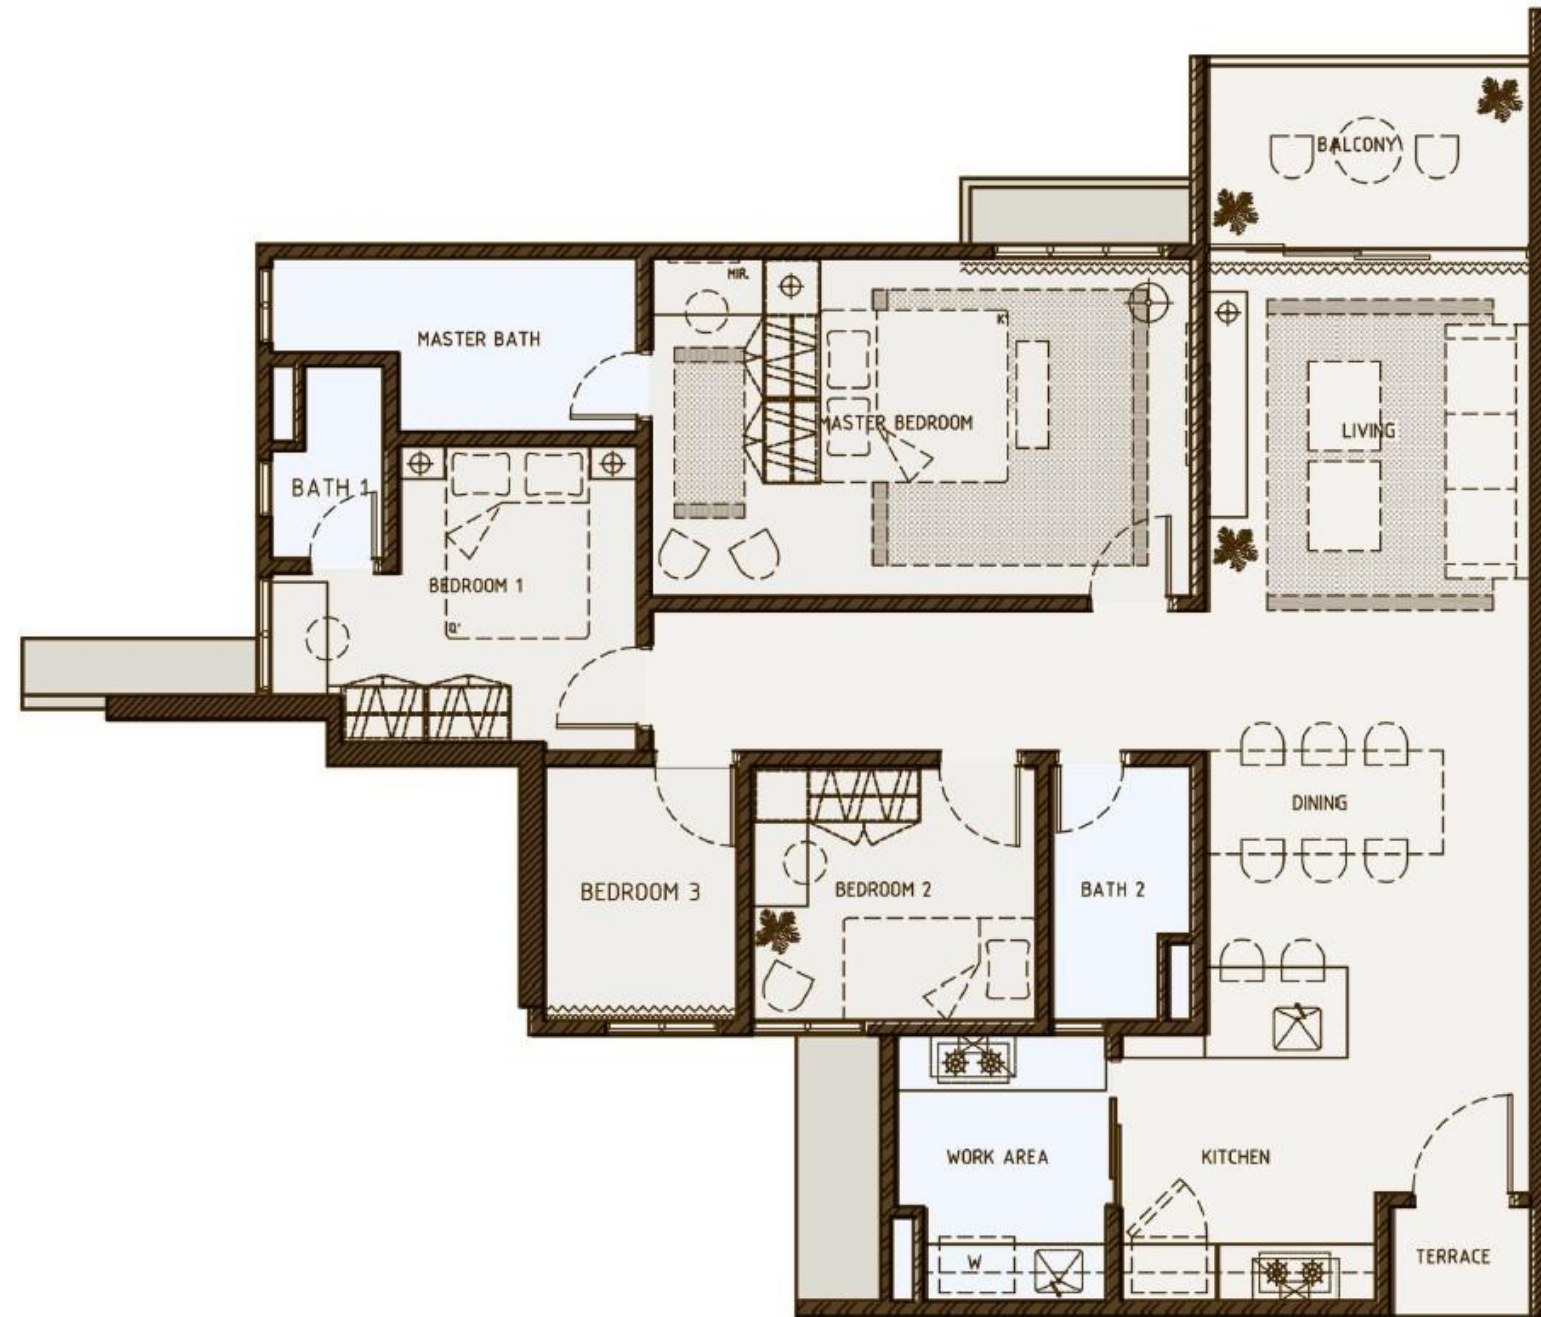

Type A Series

Build UP

1,162sf
| 1,197sf

Desa Park View(SW)

KLCC / Mont Kiara View(SE)

Genting View(NE)

Type B Series

Build UP

1,497sf

Desa Park View(SW)

KLCC / Mont Kiara View(SE)

Batu Cave View(NW)

Genting View(NE)

TypeC Series

Build UP

1,051sf
| 1,181sf

Batu Cave View(NW)

Desa Park View(SW)

Genting View(NE)

KLCC / Mont Kiara View(SE)

Type D Series

Build UP

1,105sf
| 1,449sf

Desa Park View(SW)