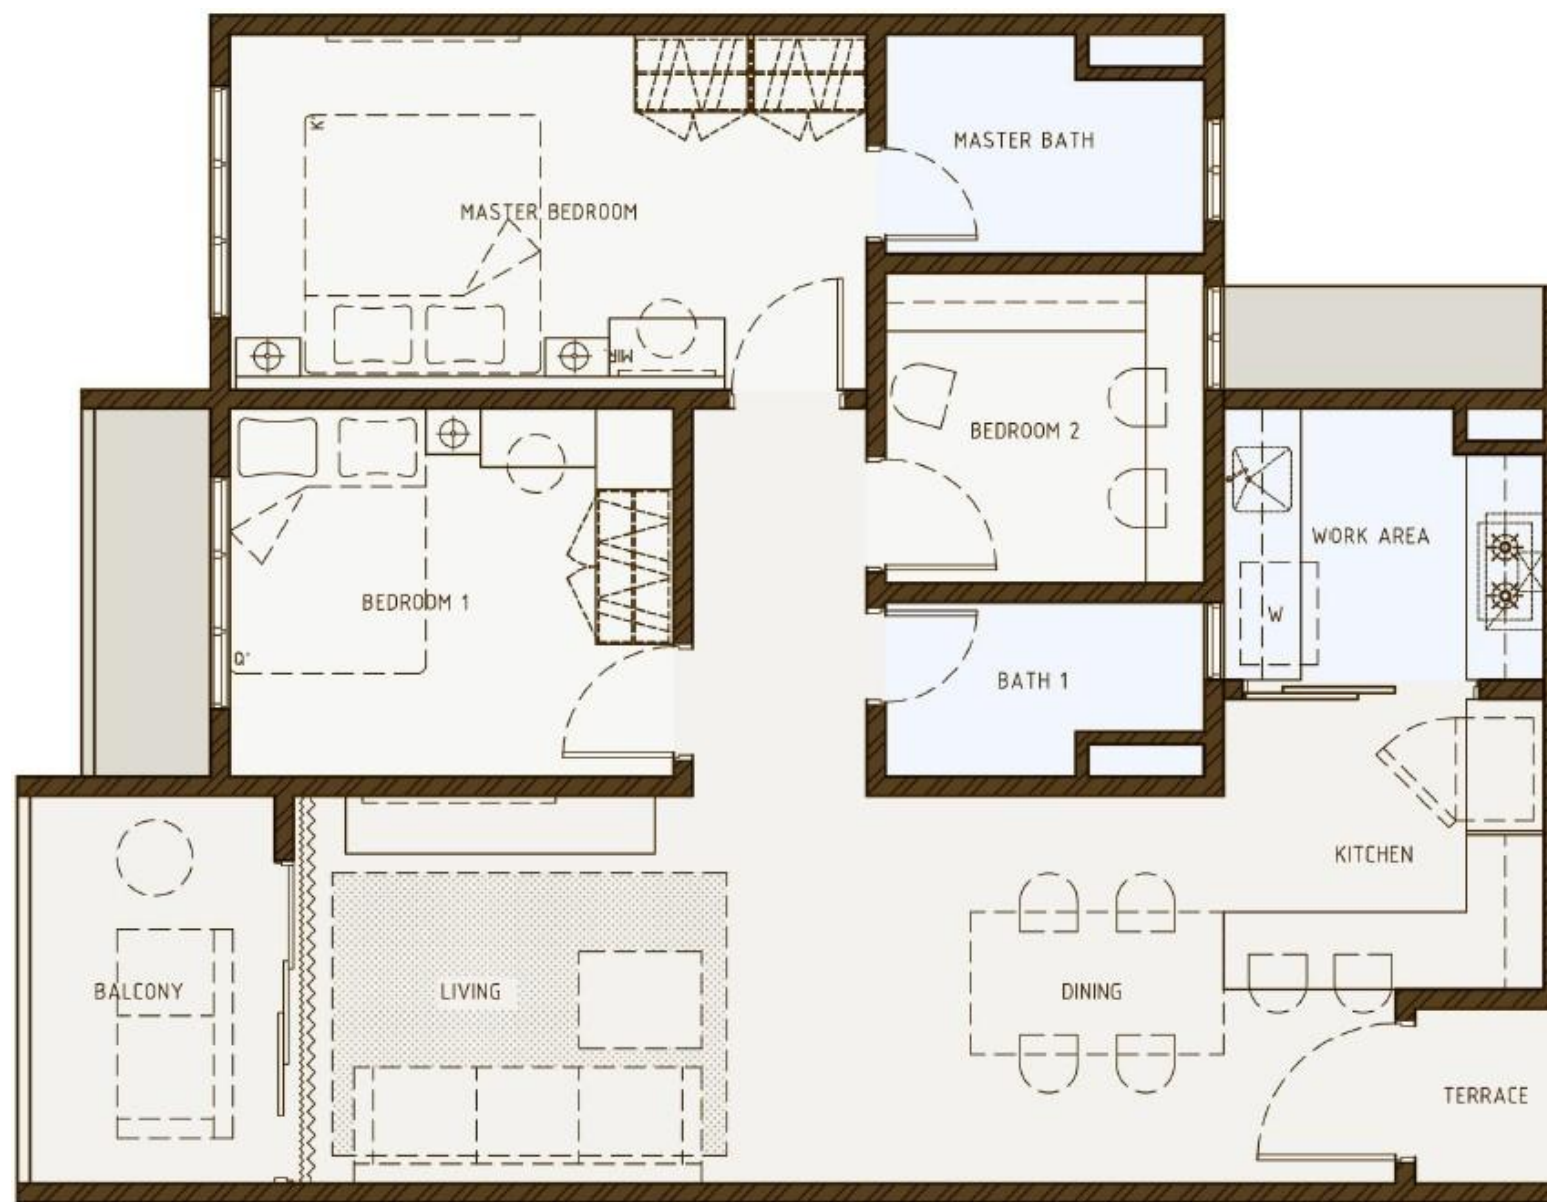

Type A Series

Build UP

1,162sf
| 1,197sf

Desa Park View(SW)

KLCC / Mont Kiara View(SE)

Genting View(NE)

Type B Series

Build UP

1,497sf

Desa Park View(SW)

KLCC / Mont Kiara View(SE)

Batu Cave View(NW)

Genting View(NE)

TypeC Series

Build UP

1,051sf
| 1,181sf

Batu Cave View(NW)

Desa Park View(SW)

Genting View(NE)

KLCC / Mont Kiara View(SE)

Type D Series

Build UP

1,105sf
| 1,449sf

Desa Park View(SW)