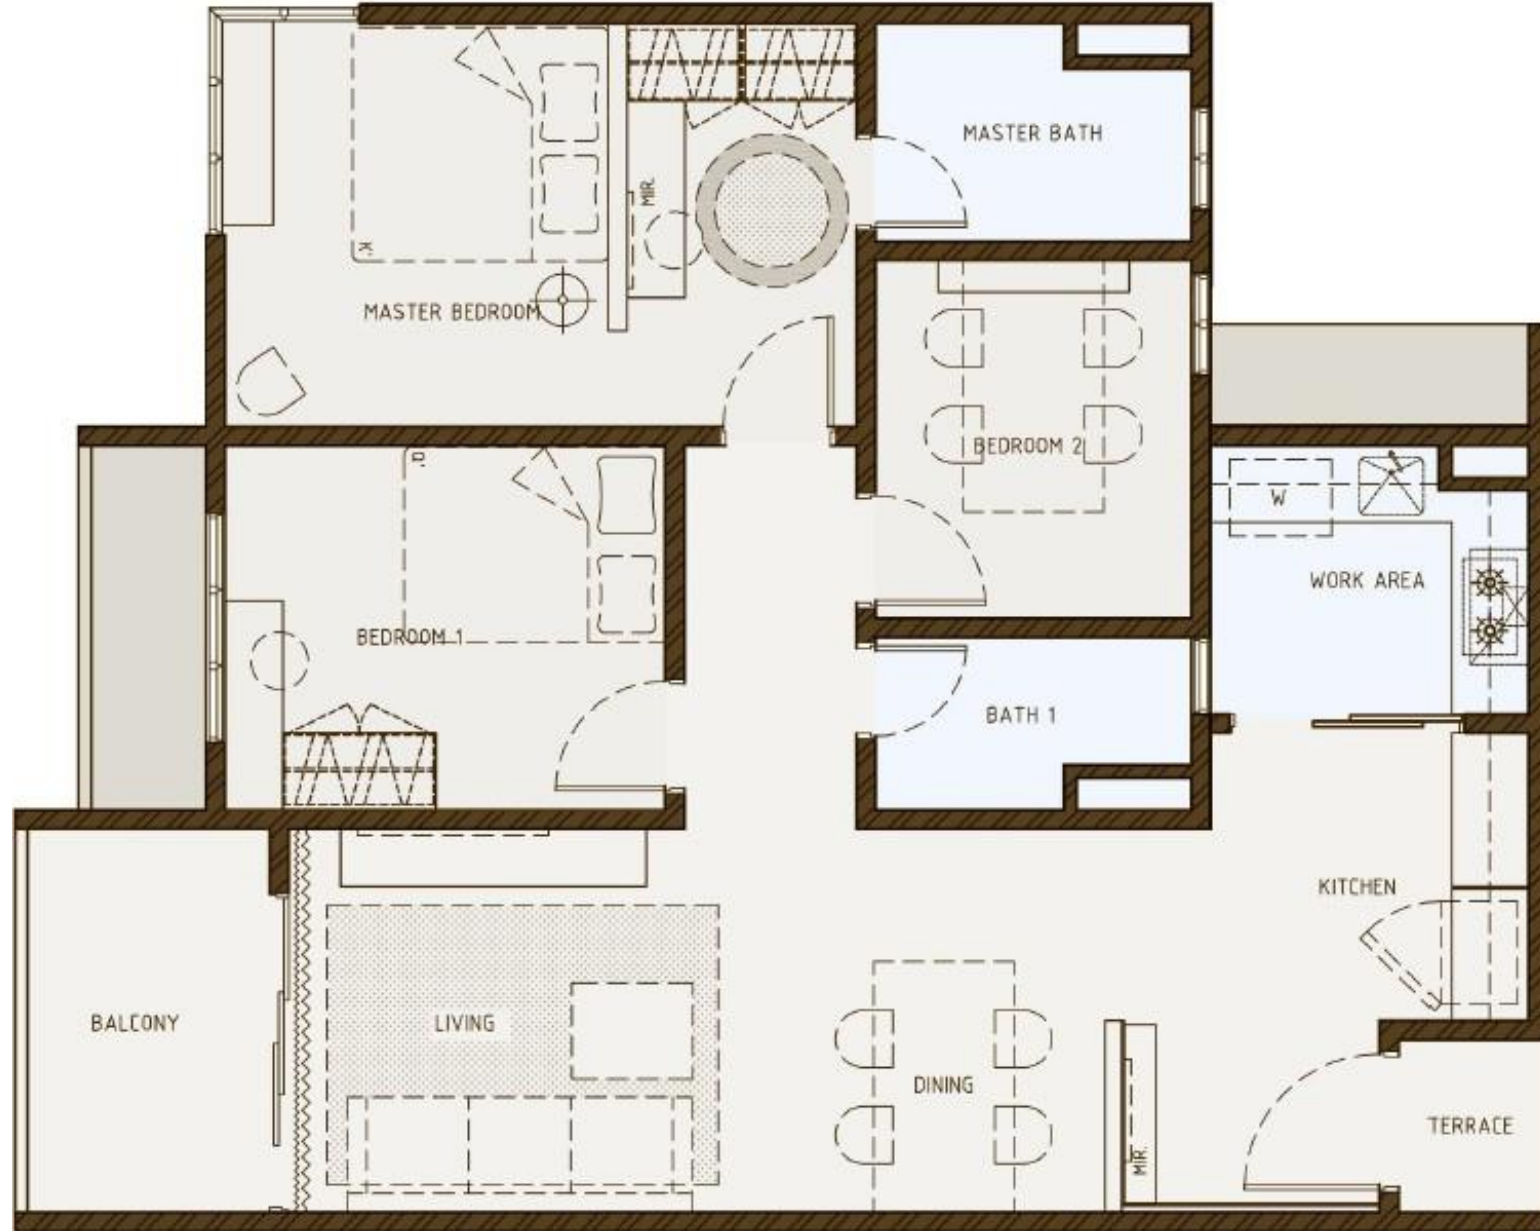

1,497sf

Desa Park View(SW)

KLCC / Mont Kiara View(SE)

Batu Cave View(NW)

Genting View(NE)

TypeC Series

Build UP

1,051sf
| 1,181sf

Batu Cave View(NW)

Desa Park View(SW)

Genting View(NE)

KLCC / Mont Kiara View(SE)

Type D Series

Build UP

1,105sf
| 1,449sf

Desa Park View(SW)