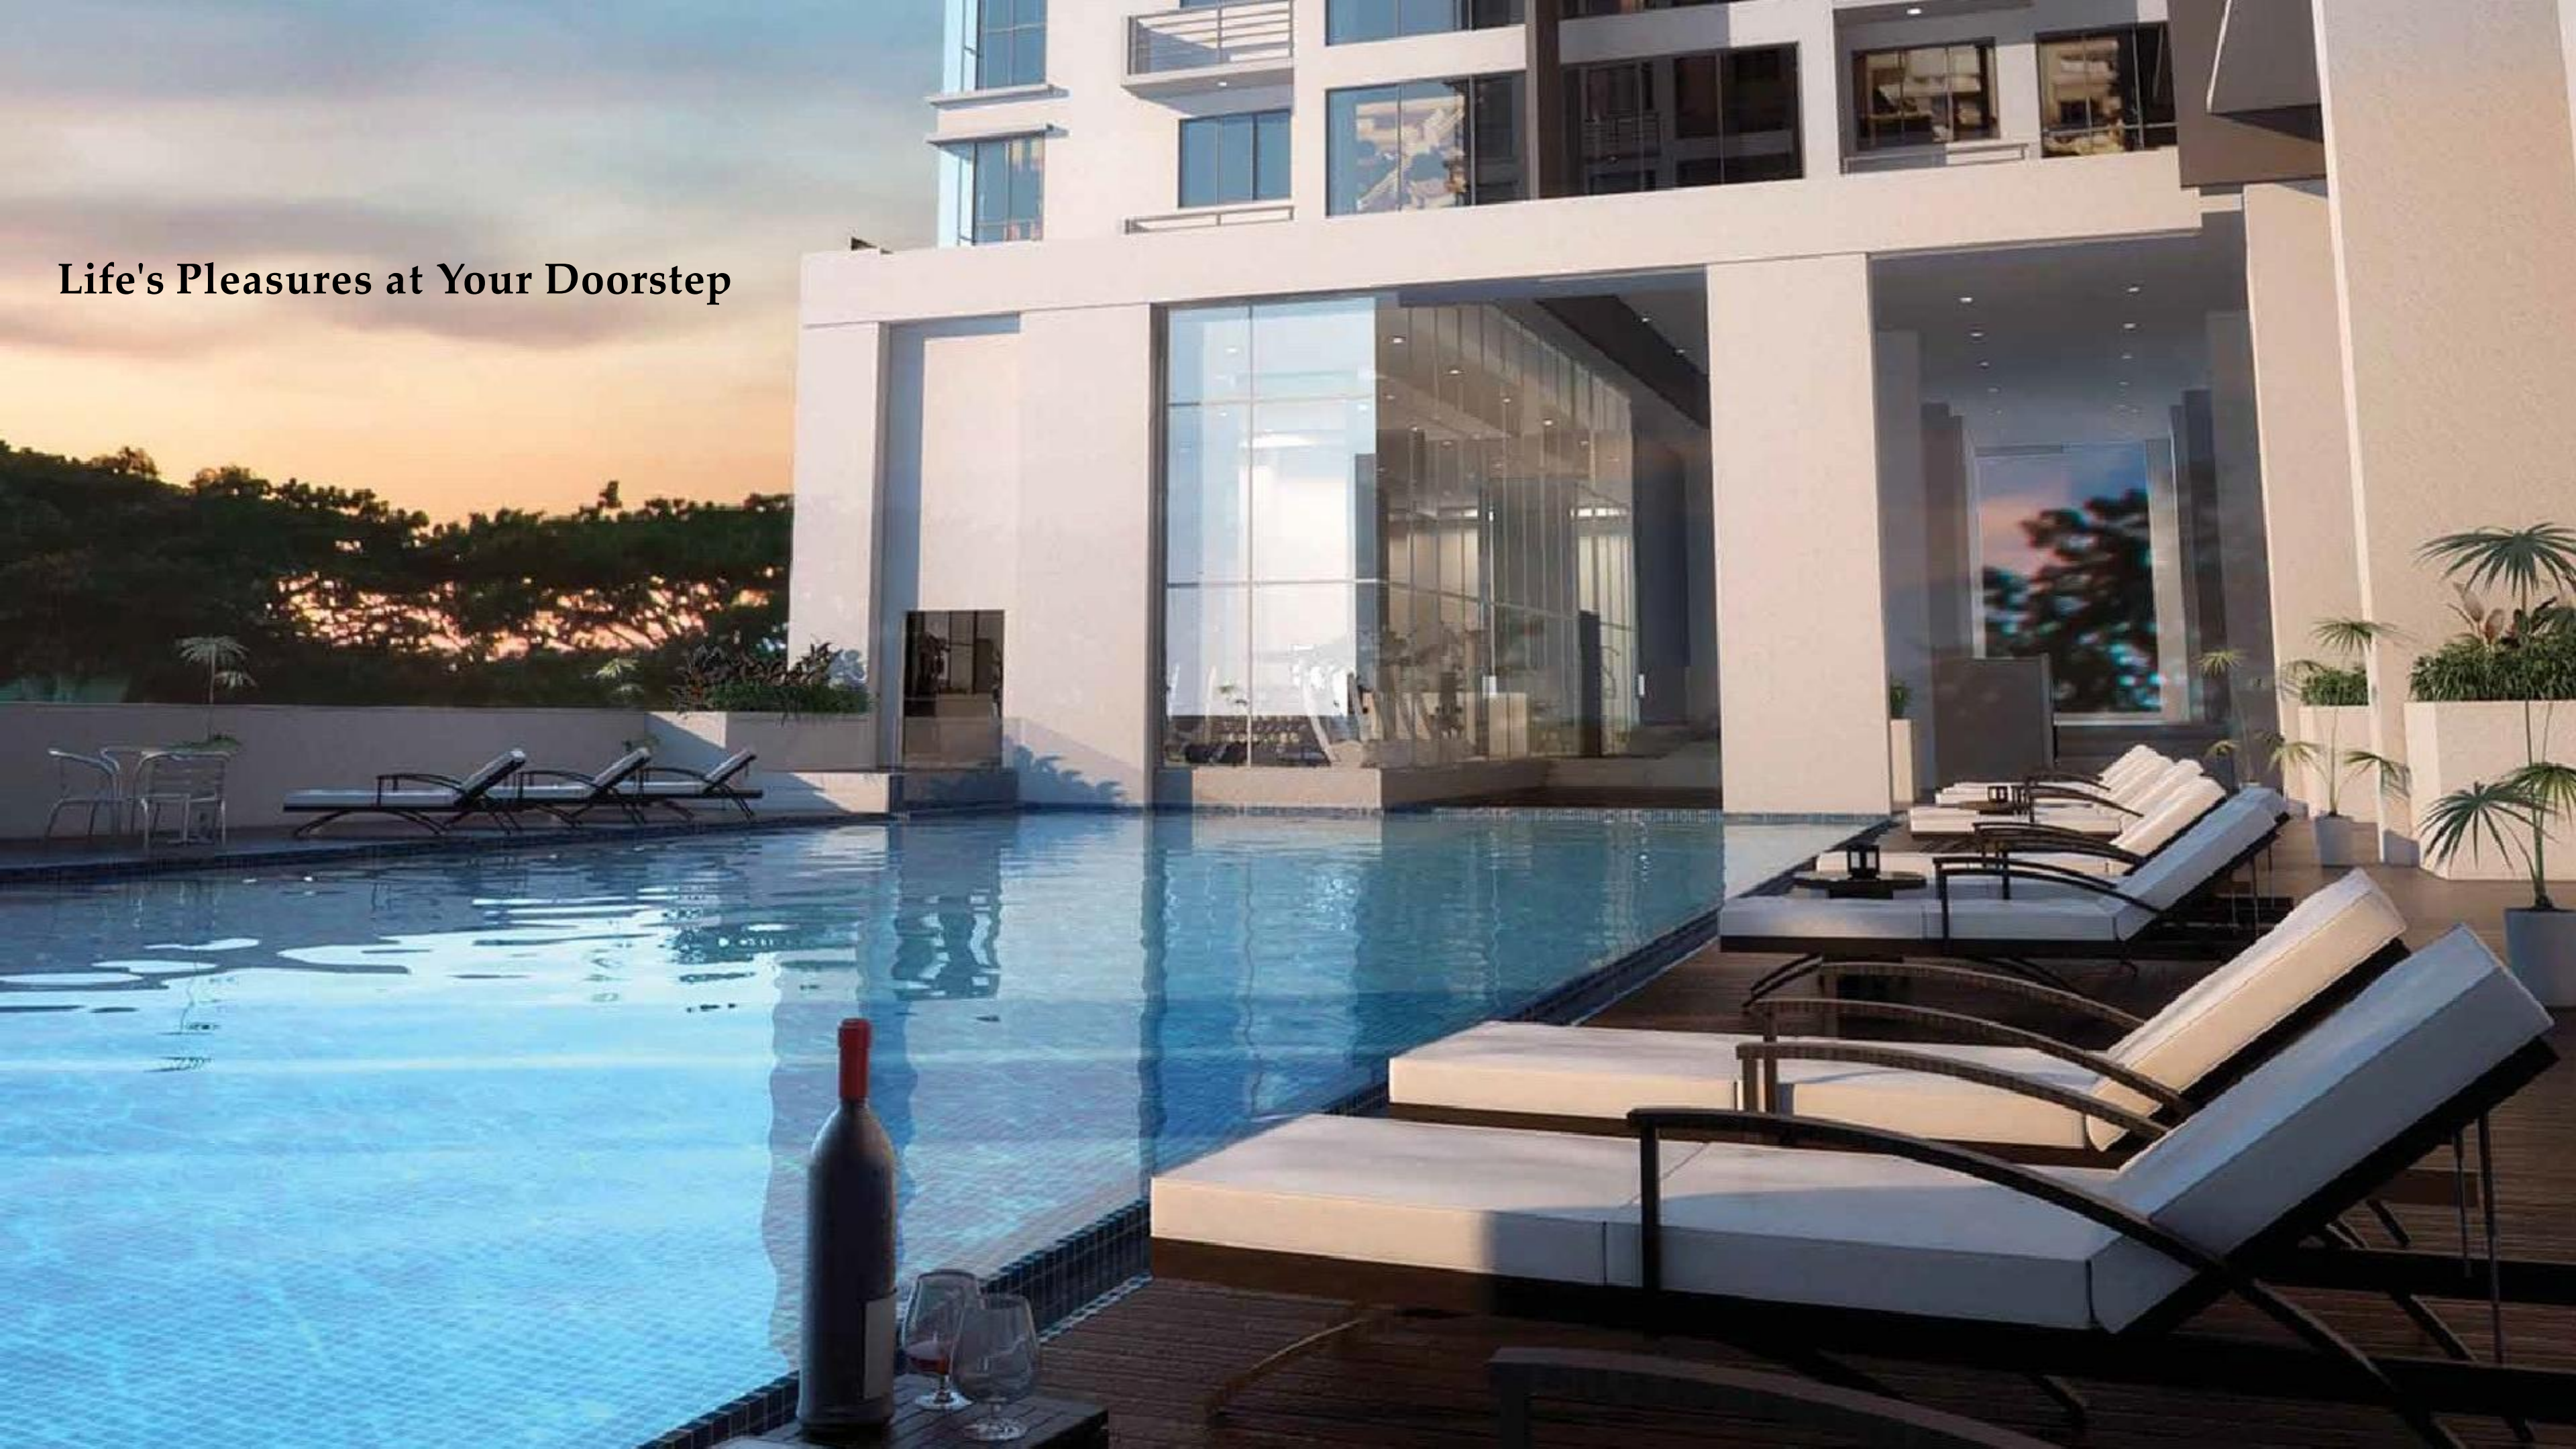

mulberi
kondominium

MULBERI

CONDOMINIUM

Welcome to a modern take on living
Welcome to the chic lifestyle that dreams are made of.
Welcome to Mulberi Condominium.

Comprising of 284 freehold units, located within residential neighbourhood of Jalan Lang Emas, offering sophisticated living for discerning individuals who appreciate life's finest moments.

Life's Pleasures at Your Doorstep

Facilities

- SWIMMING POOL
- CHILDREN WADDING POOL
- GYM
- STEAMBATH
- MULTI PURPOSE HALL
- CAFETERIA
- OPEN CAFÉ
- KITCHEN

- READING ROOM
- VISITOR AREA
- PLAYGROUND
- NURSERY
- PRAYER ROOM
- LAUNDRETTE/ SHOP

Feel the Synergy of Form
and
Function

Seamlessly Combines

The Style you wish to express with the practical features you need to run your life.

From cozy nooks to utilitarian spaces, be free to express yourself with beautiful furnishings and quality fittings that come with your piece of paradise at Mulberi Condominium