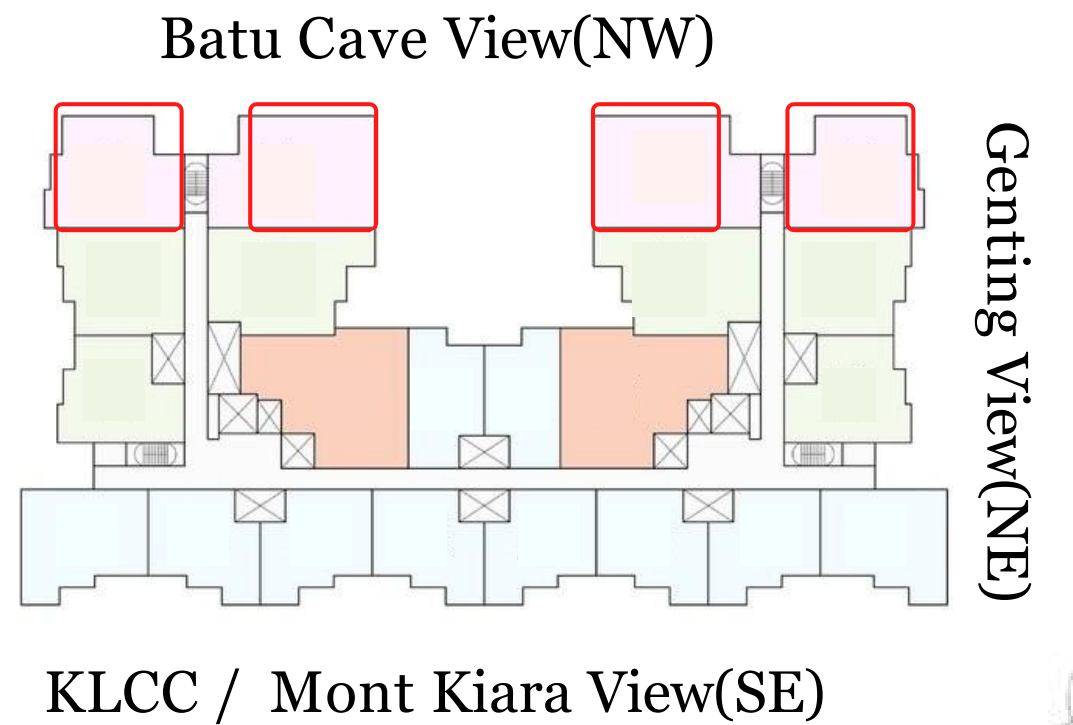

1,497sf

Desa Park View(SW)

KLCC / Mont Kiara View(SE)

Batu Cave View(NW)

Genting View(NE)

TypeC Series

Build UP

1,051sf
| 1,181sf

Batu Cave View(NW)

Desa Park View(SW)

Genting View(NE)

KLCC / Mont Kiara View(SE)

Type D Series

Build UP

1,105sf
| 1,449sf

Desa Park View(SW)