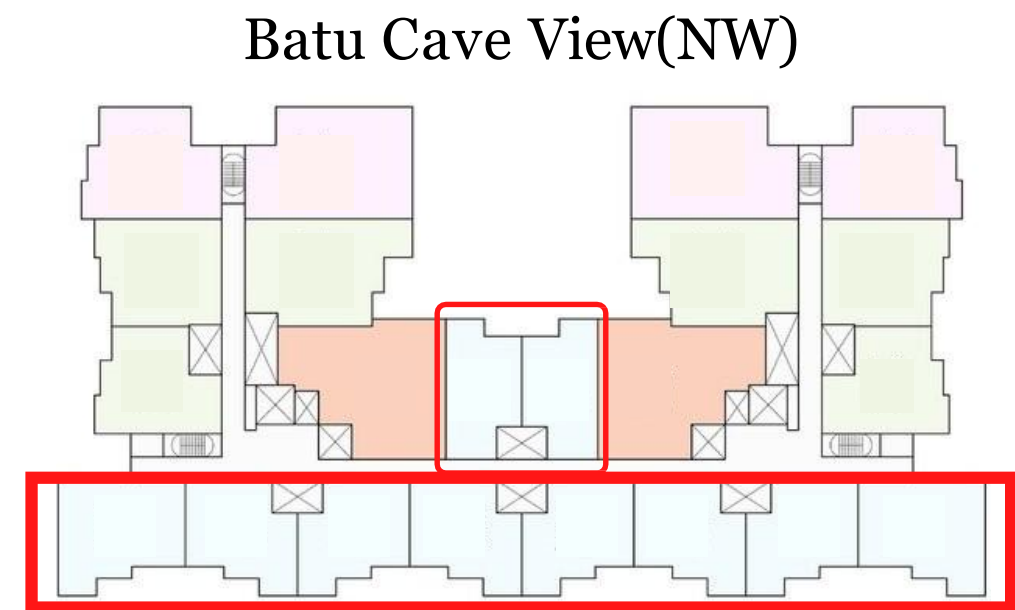

Type A Series

Build UP

1,162sf
| 1,197sf

Desa Park View(SW)

KLCC / Mont Kiara View(SE)

Genting View(NE)

Type B Series

Build UP

1,497sf

Desa Park View(SW)

KLCC / Mont Kiara View(SE)

Batu Cave View(NW)

Genting View(NE)

TypeC Series

Build UP

1,051sf
| 1,181sf